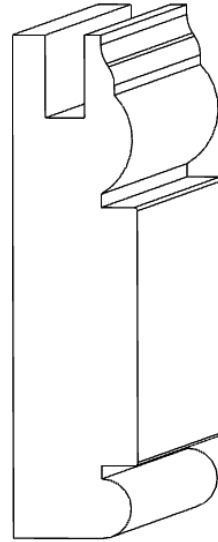

F-21 – DOOR FRAME
3 IN X 3/4 IN