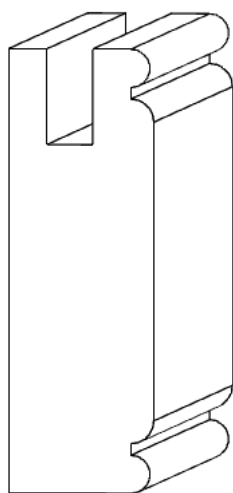

F-7 – DOOR FRAME

2 1/4 IN X 3/4 IN