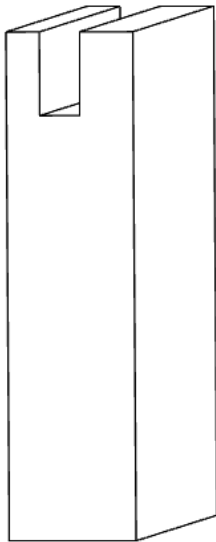

F-24 – DOOR FRAME
3 IN X 3/4 IN